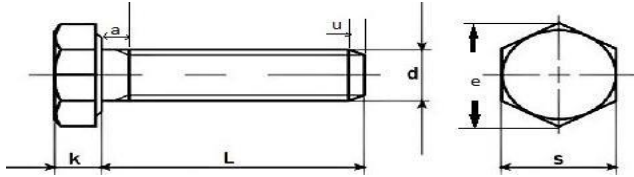

DIN 933 HEX SCREW Fully Threaded

a=thread runout as per ISO

Parameter↓Size→	M10x1.5	M12x1.75	M14x2.0	M16x2.0	M18x2.5	M20x2.5	M22x2.5	M24x3.0
s max	17.00	19.00	22.00	24.00	27.00	30.00	32.00	36.00
s min	16.73	18.67	21.67	23.67	26.67	29.67	31.61	35.38
k max	6.58	7.68	8.98	10.18	11.72	12.72	14.22	15.22
k min	6.22	7.32	8.62	9.71	11.28	12.28	13.78	14.78
e min	18.9	21.1	24.49	26.75	30.14	33.53	35.72	39.98
a max	4.50	5.25	6.00	6.00	7.50	7.50	7.50	9.00

Quote the item code given below with your order/ inquiries: