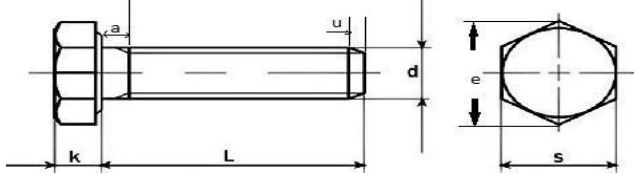

DIN 933 HEX SCREW
Fully Threaded

a=thread runout as per ISO 3508