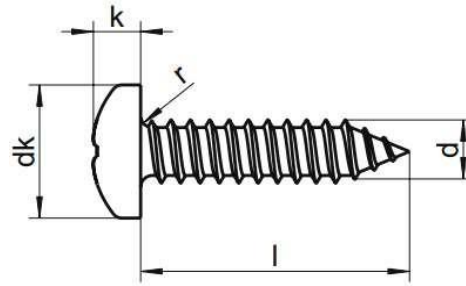

WITRUS PRIVATE LIMITED

#06 Andrahalli Main Road Peenya 2nd Stage Vishwaneedam Post
Bangalore - 560091

WSTP2S4 AISI 316

DIN 7981C SELF TAPPING PAN PHILLIPS

DIA d (Size)	ST2.2	ST2.9	ST3.5	ST(3.9)	ST4.2	ST4.8	ST5.5	ST6.3
ISO Size	#2	#4	#6	(#7)	#8	#10	#12	#14
Head dia dk	4.20	5.60	6.90	7.50	8.20	9.50	10.80	12.50
Head ht k max	1.80	2.20	2.60	2.80	3.05	3.55	3.95	4.55
Head ht k min	1.55	1.95	2.35	2.55	2.75	3.25	3.65	4.25
Pitch	0.80	1.10	1.30	1.40	1.40	1.60	1.80	1.80
TPI	32.00	24.00	20.00	19.00	18.00	16.00	14.00	14.00
Drive PH	PH1	PH1	PH2	PH2	PH2	PH2	PH3	PH3